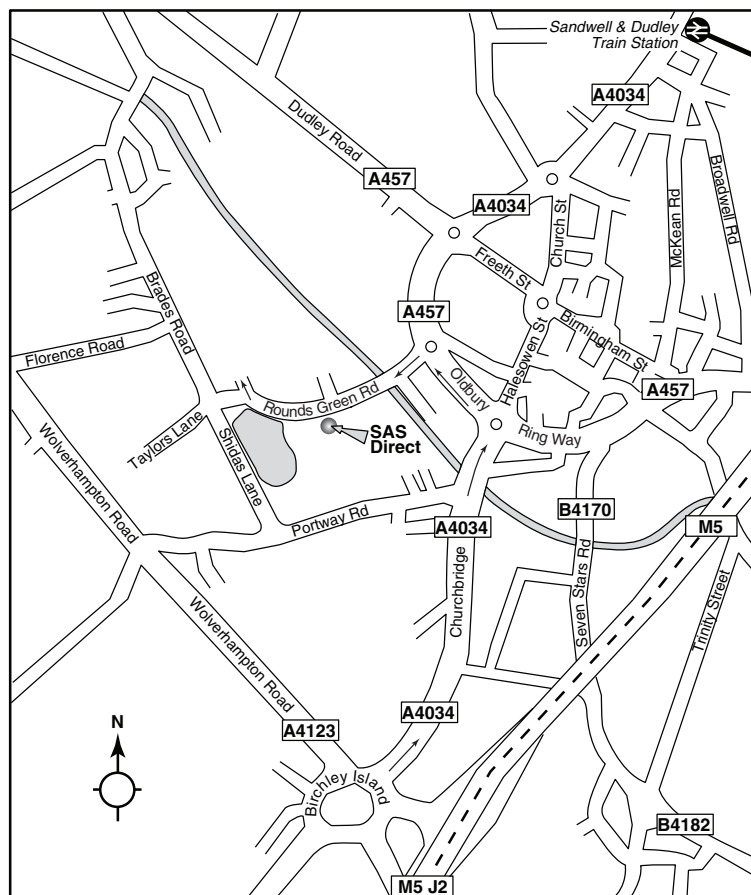

7 Percy Business Park
Rounds Green Road
Oldbury
West Midlands
B69 2RD
Tel: 0121 541 1119
Fax: 0121 552 5573

From M5 Junction 2

From M5 Junction 2 leave the motorway and continue to the large roundabout. Take the fourth major exit onto the A4034 towards Oldbury. At the next roundabout, turn left onto the A457, Oldbury Ring Way. At the first roundabout, turn left onto Rounds Green Road. Turn left into Percy Business Park; SAS Direct is located on the right hand side.

By Rail

Sandwell & Dudley is on the line between Birmingham New Street and Wolverhampton.

For further information on train times and fares please contact the National Rail Enquiry Line on (08457) 48 49 50 or visit www.nationalrail.co.uk.